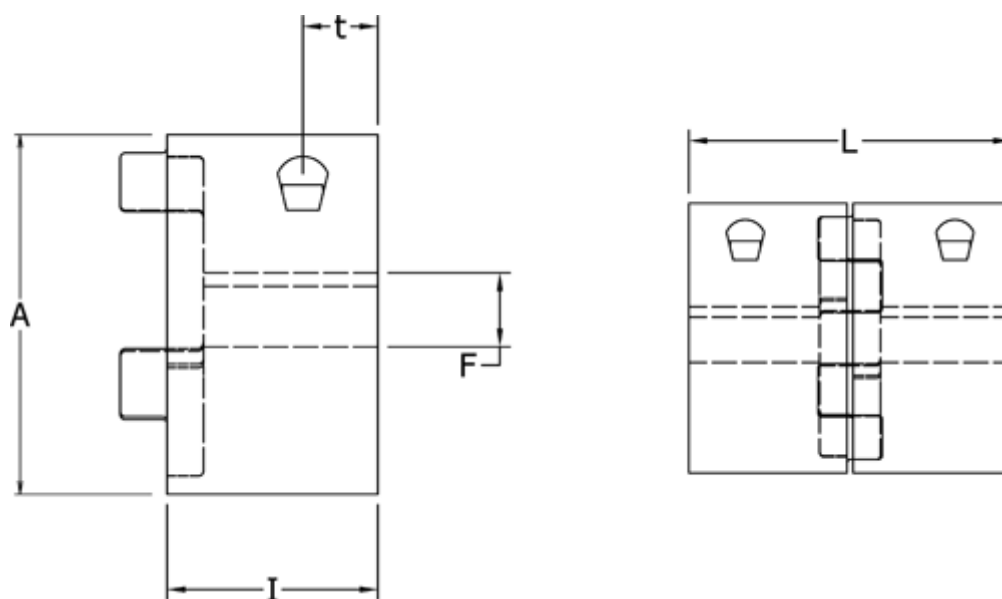

Data Sheet

Article number: 3335007M005

Description: Clamping Hub Klonex ES9
ALU Aluminium, Bore 5H7 mm

Measures

A = 14

F = 5

I = 7

L = 22

t = 4.0